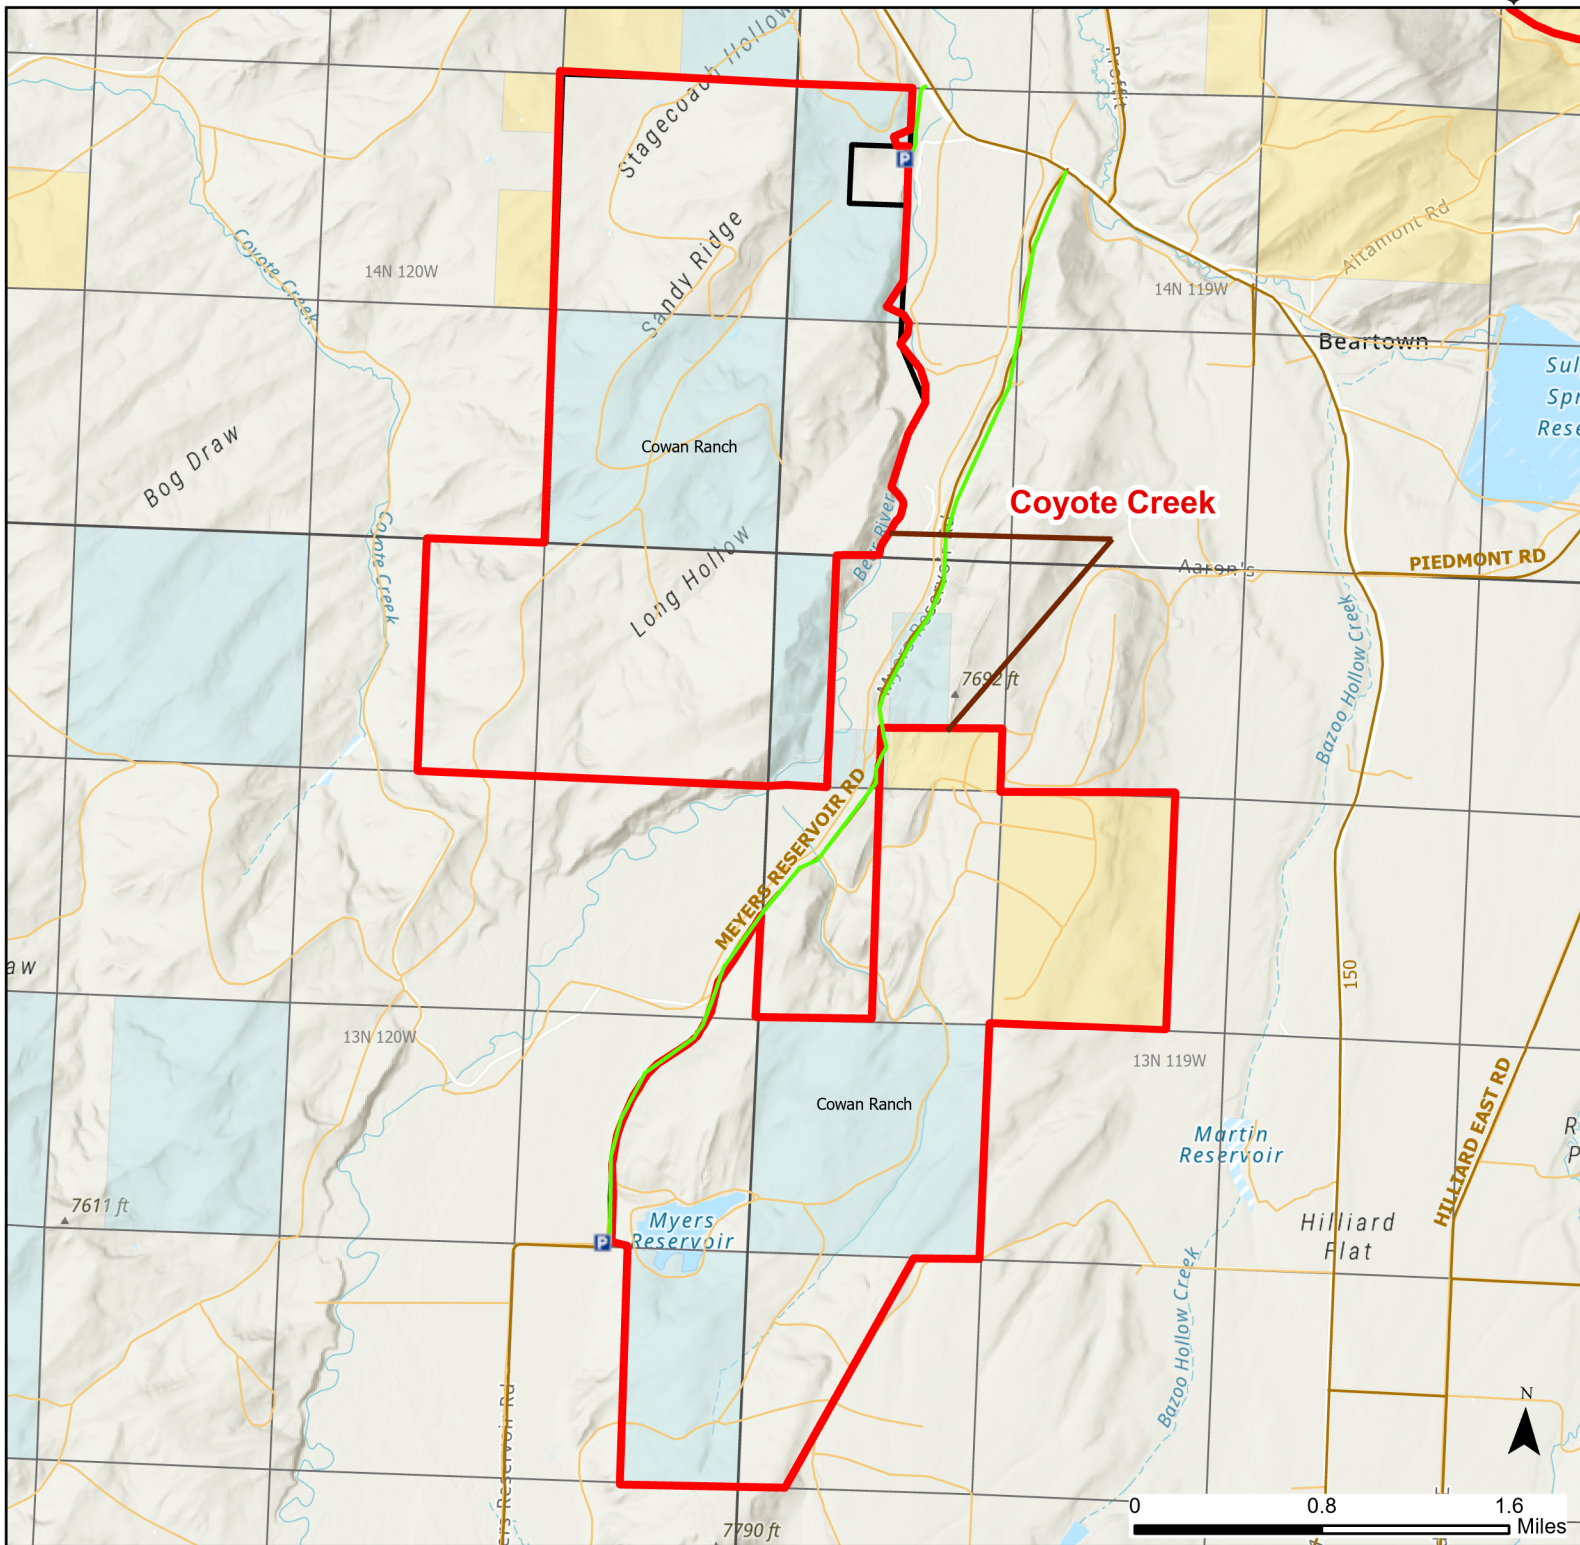

Coyote Creek Hunter Management Area

2023 Hunt
Season

Parking	Closed Road	Boundary	Limited Range Weapons and Archery	State
Coupon Box	Roads	County Boundaries	Archery Only	DOD
Road Closed	County Boundaries	HMA Ownership	Other	BLM
Open Road	HMA Ownership		CLOSED	Wyoming Game & Fish Dept.
Special Conditions Apply				Forest Service
				Private

Species allowed to hunt: Waterfowl, Rabbits, Antelope, Deer, Elk, Moose, Mountain Lion

See Ranch Rules for More Information and Restrictions

Hunter Management Area rules apply only to those lands enrolled in the HMA.

This map is for visual use, assistance and general location only, does not represent a survey, and is not to be used for legal conveyance. Hunt Area boundaries are approximate, consult Game and Fish Hunting Regulations for descriptions and restrictions. Access to these private lands for any commercial activity must be gained by contacting the individual landowner(s) directly.